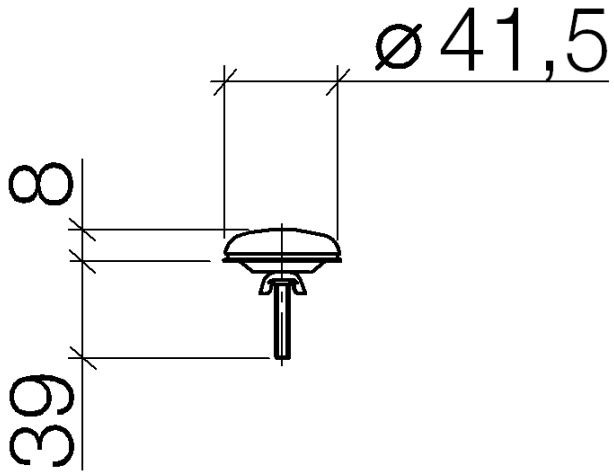

12 715 970

Fits: IMO, LULU, MADISON, MEM, TARA,
CL.1, LISSÉ, VAIA, META, CYO

	Brushed Durabronz (23kt Gold)	12 715 970-28
	Chrome	12 715 970-00
	brushed chrome	12 715 970-04
	Brushed Platinum	12 715 970-06
	Platinum	12 715 970-08
	Durabronz (23kt Gold)	12 715 970-09
	Dark Chrome	12 715 970-19
	Light Gold	12 715 970-26
	Brushed Light Gold	12 715 970-27
	Matte Black	12 715 970-33
	Brushed Bronze	12 715 970-42
	Brushed Champagne (22kt Gold)	12 715 970-46
	Champagne (22kt Gold)	12 715 970-47
	Brushed Chrome	12 715 970-93
	Brushed Dark Platinum	12 715 970-99

Cover for tap hole - Brushed Durabronze (23kt Gold)

IMO

12 715 970

12 715 970

12 715 970

Parts for other
finishes can be found
here: [Chrome](#)